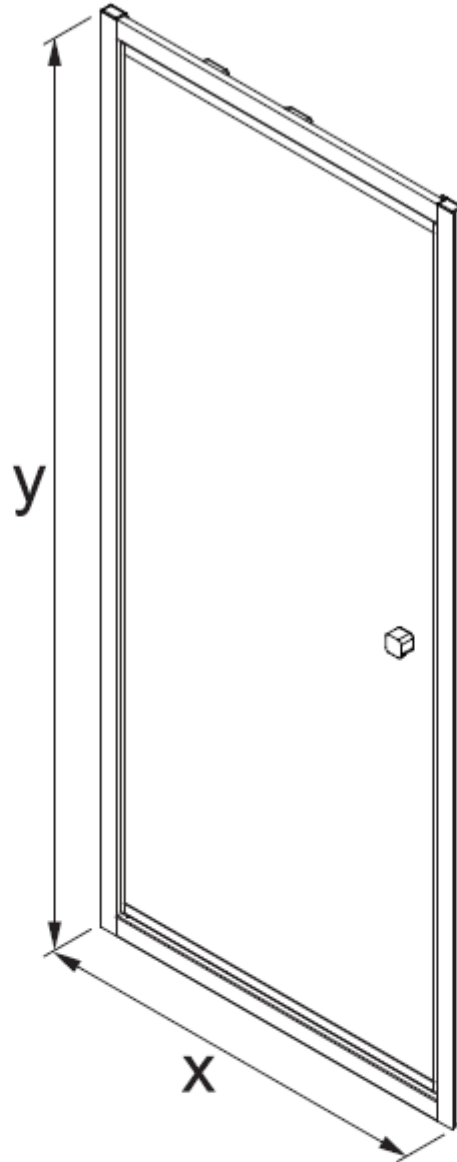

Measurements in millimetres mm  
Information updated January 2020  
Tel 0345 873 8840

CLEAR 6 INFOLD DOOR  
CAIDSC0700

A		M4 *40mm Screw x 6
B		Wall Plug x 6
C		Handle x 1
D		Sleeve x 1
E		Cover x 3
F		Filler x 4
G		Cover x 1

H		Cover x 1
I		Cover x 2
J		Top Cap x 2
K		Waterproof strip x 1

AA		M4 *20mm Screw x 1
AB		Adjustment block x 1
AC		Top Cap x 1
AD		Top Cap(LH) x 1
AE		Top Cap(RH) x 1
AF		Filler x 2

Model	x (mm)	y (mm)
CAIDSC0700	660~690	1950
CAIDSC0760	720~750	1950
CAIDSC0800	760~790	1950
CAIDBC0800	760~790	1950
CAIDSC0900	860~890	1950
CAIDBC0900	860~890	1950
CAIDSC1000	960~990	1950
CAIDBC1000	960~990	1950