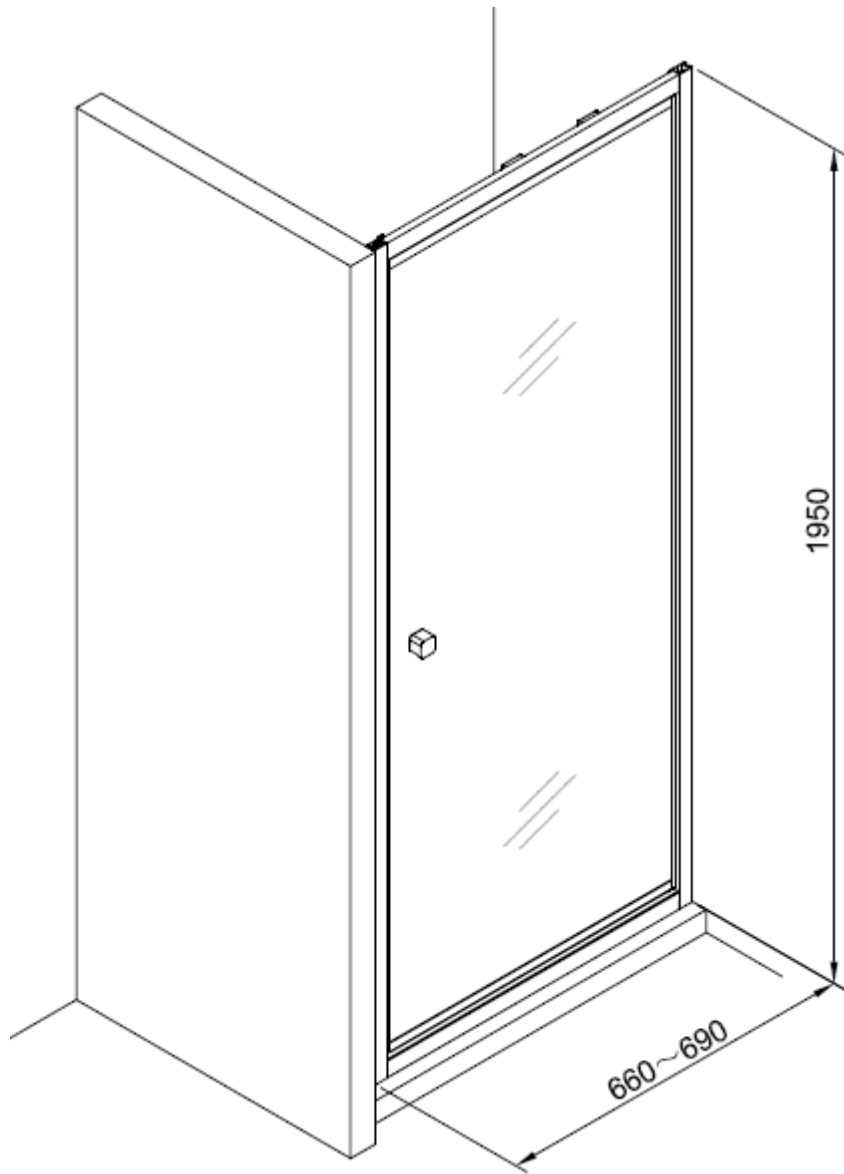

Measurements in millimetres mm  
Information updated January 2020  
Tel 0345 873 8840

CLEAR 6 INFOLD DOOR  
CAIDSC0700

A		M4 *40mm Screw x 6
B		Wall Plug x 6
C		Handle x 1
D		Sleeve x 1
E		Cover x 3
F		Filler x 4
G		Cover x 1

H		Cover x 1
I		Cover x 2
J		Top Cap x 2
K		Waterproof strip x 1

AA		M4 *20mm Screw x 1
AB		Adjustment block x 1
AC		Top Cap x 1
AD		Top Cap(LH) x 1
AE		Top Cap(RH) x 1
AF		Filler x 2

Model	x (mm)	y (mm)
CAIDSC0700	660~690	1950
CAIDSC0760	720~750	1950
CAIDSC0800	760~790	1950
CAIDBC0800	760~790	1950
CAIDSC0900	860~890	1950
CAIDBC0900	860~890	1950
CAIDSC1000	960~990	1950
CAIDBC1000	960~990	1950