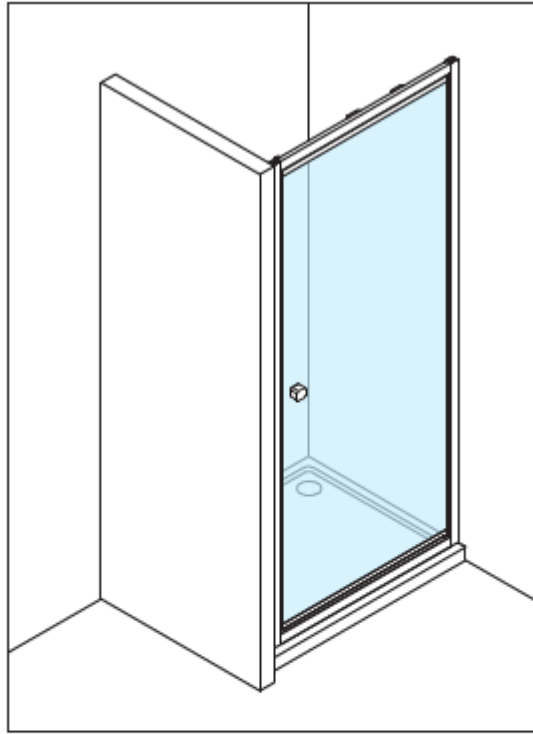

Measurements in millimetres mm  
Information updated January 2020  
Tel 0345 873 8840

CLEAR 6 INFOLD DOOR  
CAIDSC0700

A		M4 *40mm Screw x 6
B		Wall Plug x 6
C		Handle x 1
D		Sleeve x 1
E		Cover x 3
F		Filler x 4
G		Cover x 1

H		Cover x 1
I		Cover x 2
J		Top Cap x 2
K		Waterproof strip x 1

AA		M4 *20mm Screw x 1
AB		Adjustment block x 1
AC		Top Cap x 1
AD		Top Cap(LH) x 1
AE		Top Cap(RH) x 1
AF		Filler x 2

Model	x (mm)	y (mm)
CAIDSC0700	660~690	1950
CAIDSC0760	720~750	1950
CAIDSC0800	760~790	1950
CAIDBC0800	760~790	1950
CAIDSC0900	860~890	1950
CAIDBC0900	860~890	1950
CAIDSC1000	960~990	1950
CAIDBC1000	960~990	1950