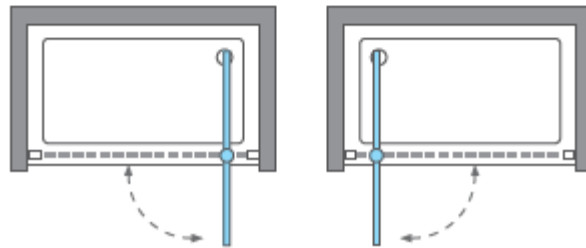

Measurements in millimetres mm  
Information updated January 2020  
Tel 0345 873 8840

CLEAR 6 INFOLD DOOR  
CAIDSC0700

A		M4 *40mm Screw x 6
B		Wall Plug x 6
C		Handle x 1
D		Sleeve x 1
E		Cover x 3
F		Filler x 4
G		Cover x 1

H		Cover x 1
I		Cover x 2
J		Top Cap x 2
K		Waterproof strip x 1

AA		M4 *20mm Screw x 1
AB		Adjustment block x 1
AC		Top Cap x 1
AD		Top Cap(LH) x 1
AE		Top Cap(RH) x 1
AF		Filler x 2

Model	x (mm)	y (mm)
CAIDSC0700	660~690	1950
CAIDSC0760	720~750	1950
CAIDSC0800	760~790	1950
CAIDBC0800	760~790	1950
CAIDSC0900	860~890	1950
CAIDBC0900	860~890	1950
CAIDSC1000	960~990	1950
CAIDBC1000	960~990	1950