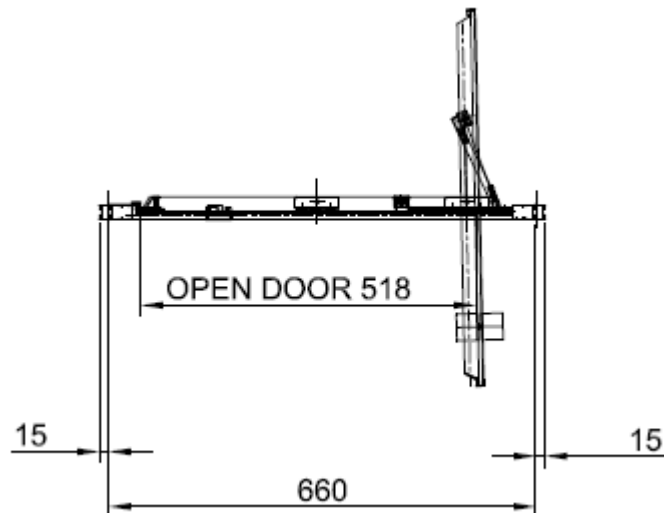

Measurements in millimetres mm  
Information updated January 2020  
Tel 0345 873 8840

CLEAR 6 INFOLD DOOR  
CAIDSC0700

A		M4 *40mm Screw x 6
B		Wall Plug x 6
C		Handle x 1
D		Sleeve x 1
E		Cover x 3
F		Filler x 4
G		Cover x 1

H		Cover x 1
I		Cover x 2
J		Top Cap x 2
K		Waterproof strip x 1

AA		M4 *20mm Screw x 1
AB		Adjustment block x 1
AC		Top Cap x 1
AD		Top Cap(LH) x 1
AE		Top Cap(RH) x 1
AF		Filler x 2

Model	x (mm)	y (mm)
CAIDSC0700	660~690	1950
CAIDSC0760	720~750	1950
CAIDSC0800	760~790	1950
CAIDBC0800	760~790	1950
CAIDSC0900	860~890	1950
CAIDBC0900	860~890	1950
CAIDSC1000	960~990	1950
CAIDBC1000	960~990	1950